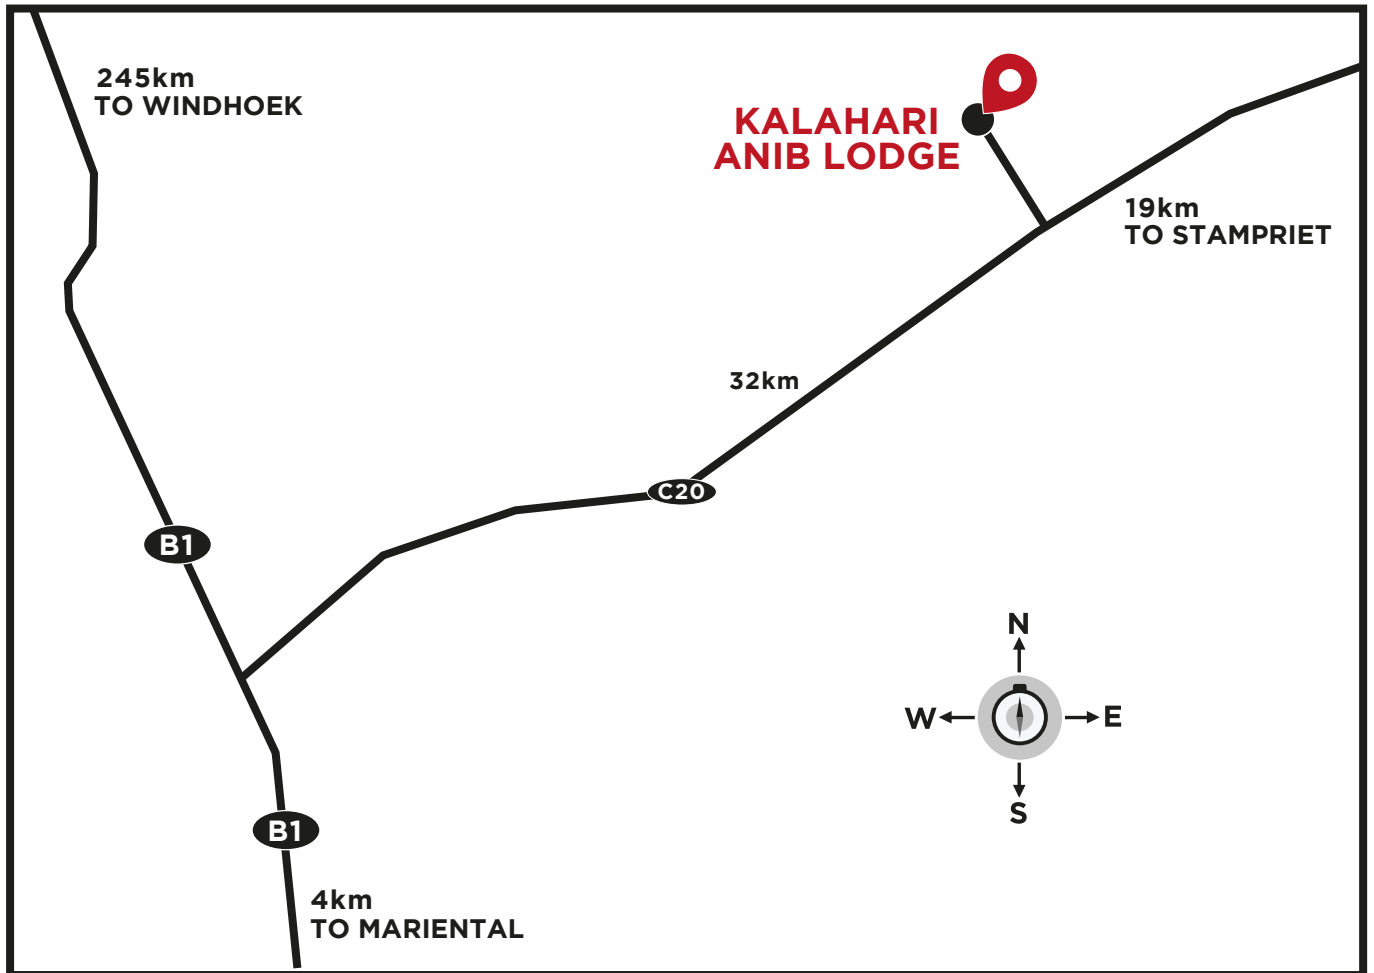

# DIRECTIONS TO KALAHARI ANIB LODGE

## **KALAHARI ANIB LODGE**

30km northeast of Mariental on the C 20

Lodge direct:	+264 (0)63 240529
GPS Coordinates:	S 24° 25.811 E 018° 06.041
Head office:	+264 (0)61 - 427 200
Emergency / after hrs:	+264 (0)81 - 129 2424
Central reservation hours:	Monday to Friday 08h00-17h00