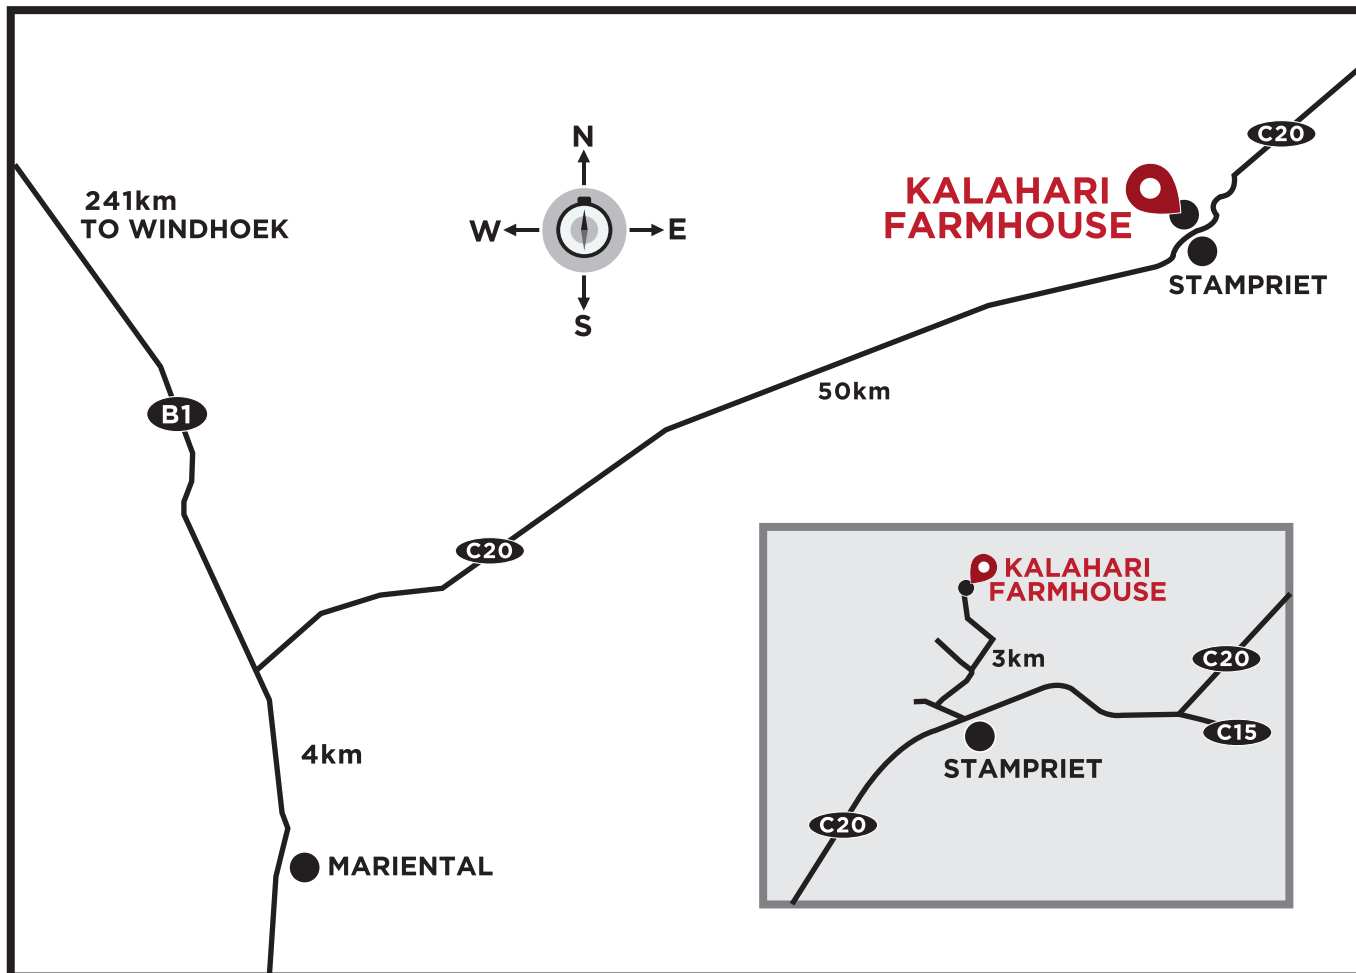

DIRECTIONS TO KALAHARI FARMHOUSE

KALAHARI FARMHOUSE

53km northeast of Mariental on the C 20

Lodge direct:	+264 (0)63 260 259
GPS Coordinates:	S 24° 20.013 E 18° 24.003
Head office:	+264 (0)61 - 427 200
Emergency / after hrs:	+264 (0)81 - 129 2424
Central reservation hours:	Monday to Friday 08h00-17h00