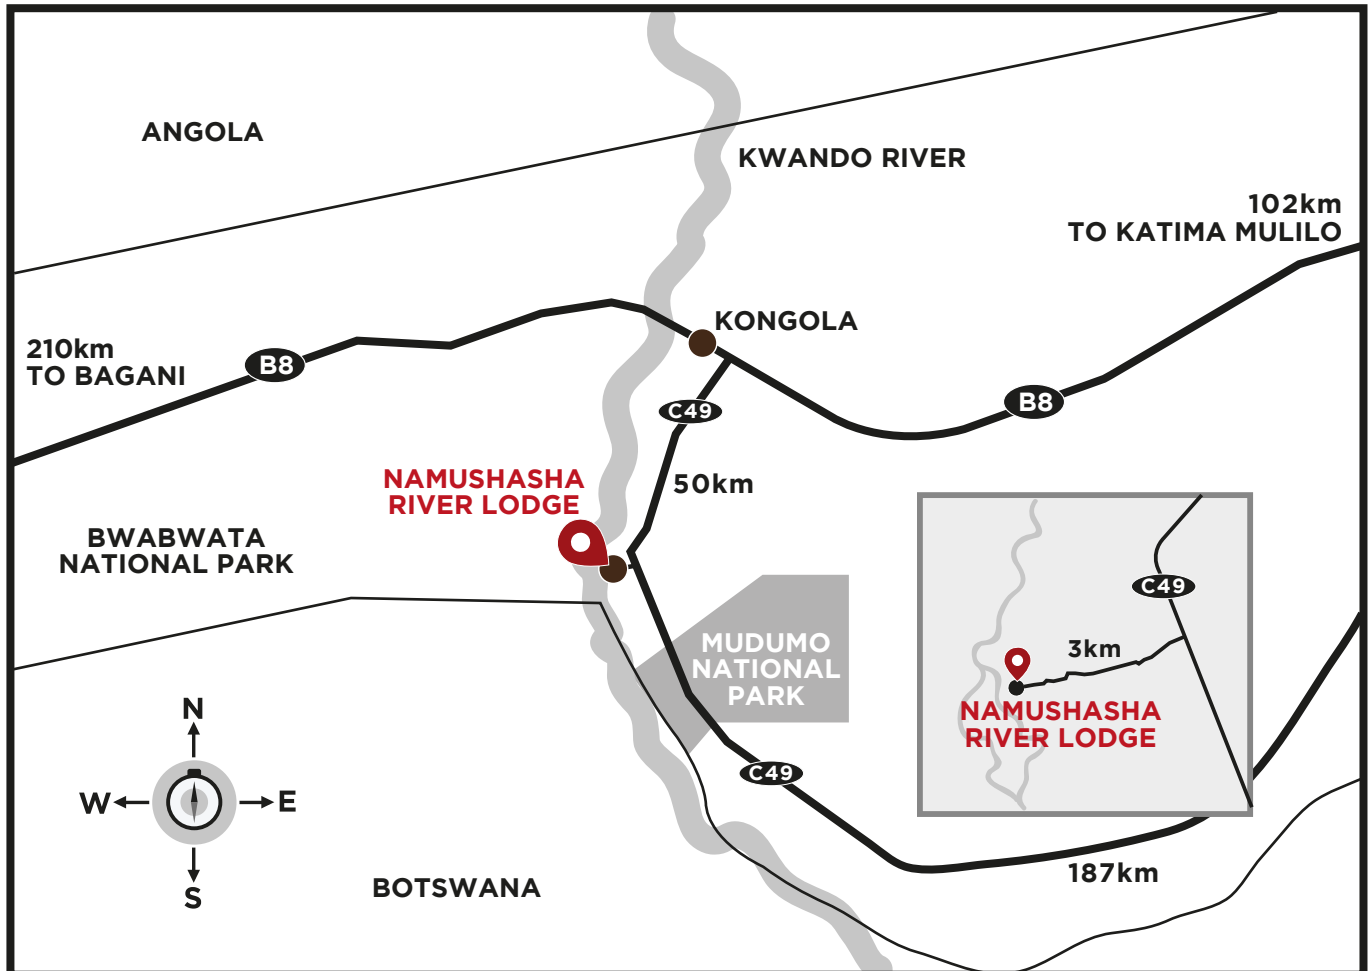

DIRECTIONS TO NAMUSHASHA RIVER LODGE

NAMUSHASHA RIVER LODGE

24km south of Kongola on the C 49

Lodge direct:	+264 (0)66 250 430
GPS Coordinates:	S 17° 59.179 E 23° 17.745
Head office:	+264 (0)61 - 427 200
Emergency / after hrs:	+264 (0)81 - 129 2424
Central reservation hours:	Monday to Friday 08h00-17h00