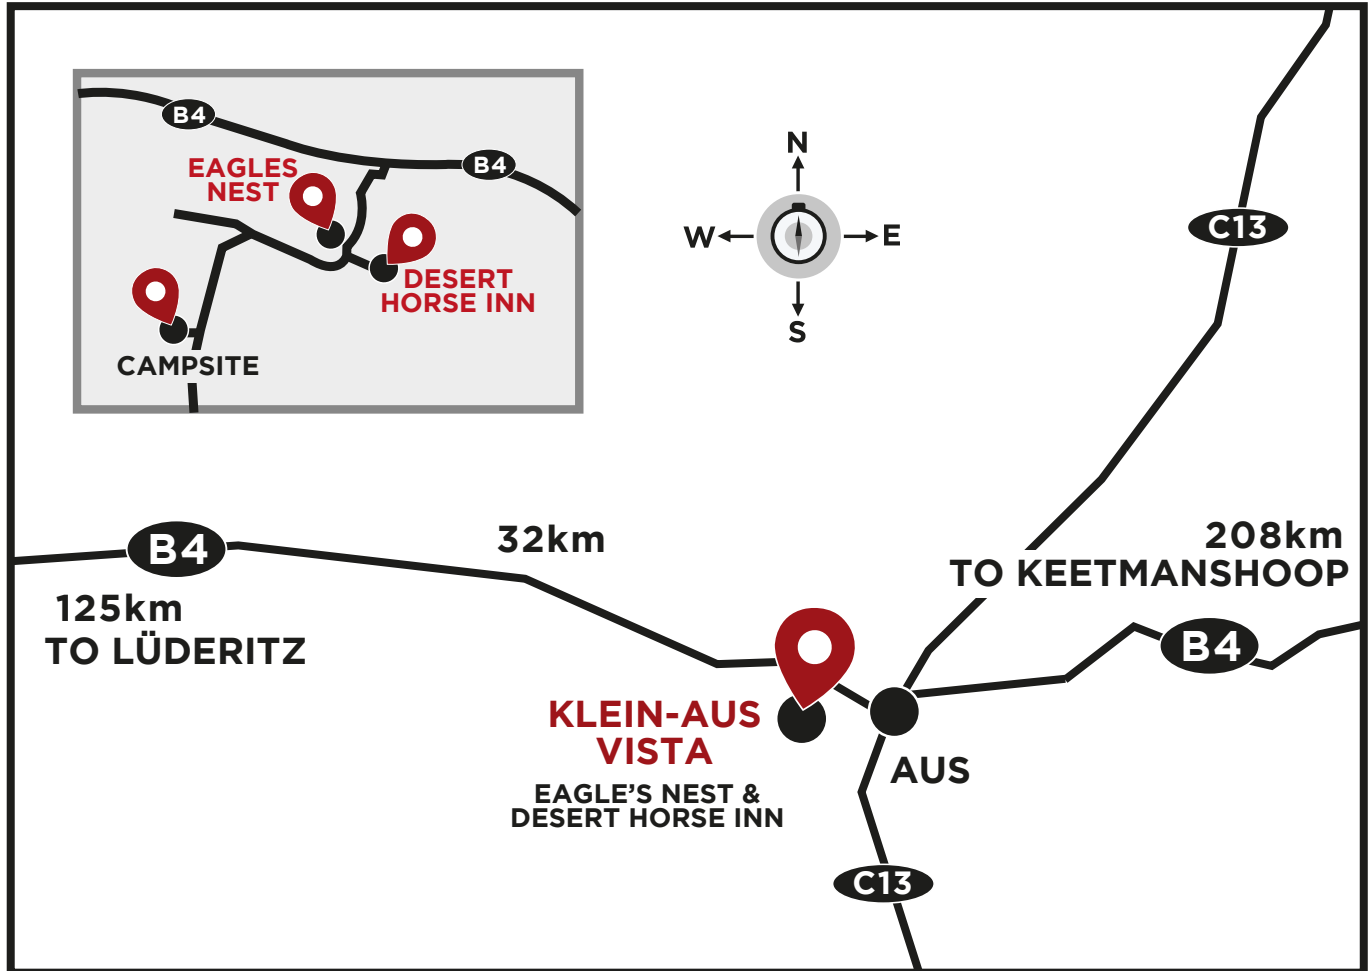

DIRECTIONS TO KLEIN-AUS VISTA

KLEIN-AUS VISTA (Eagle's Nest & Desert Horse Inn)

2km west of Aus on the B4

Eagle's Nest direct: +264 (0)63 258 116
Desert Horse Inn direct: +264 (0)63 258 116

EN - GPS Coordinates: S 26° 39.121 E 16° 14.608
DHI - GPS Coordinates: S 20° 18.080 E 15° 10.559

Head office: +264 (0)61 - 427 200

Emergency / after hrs: +264 (0)81 - 129 2424

Central reservation hours: Monday to Friday 08h00-17h00