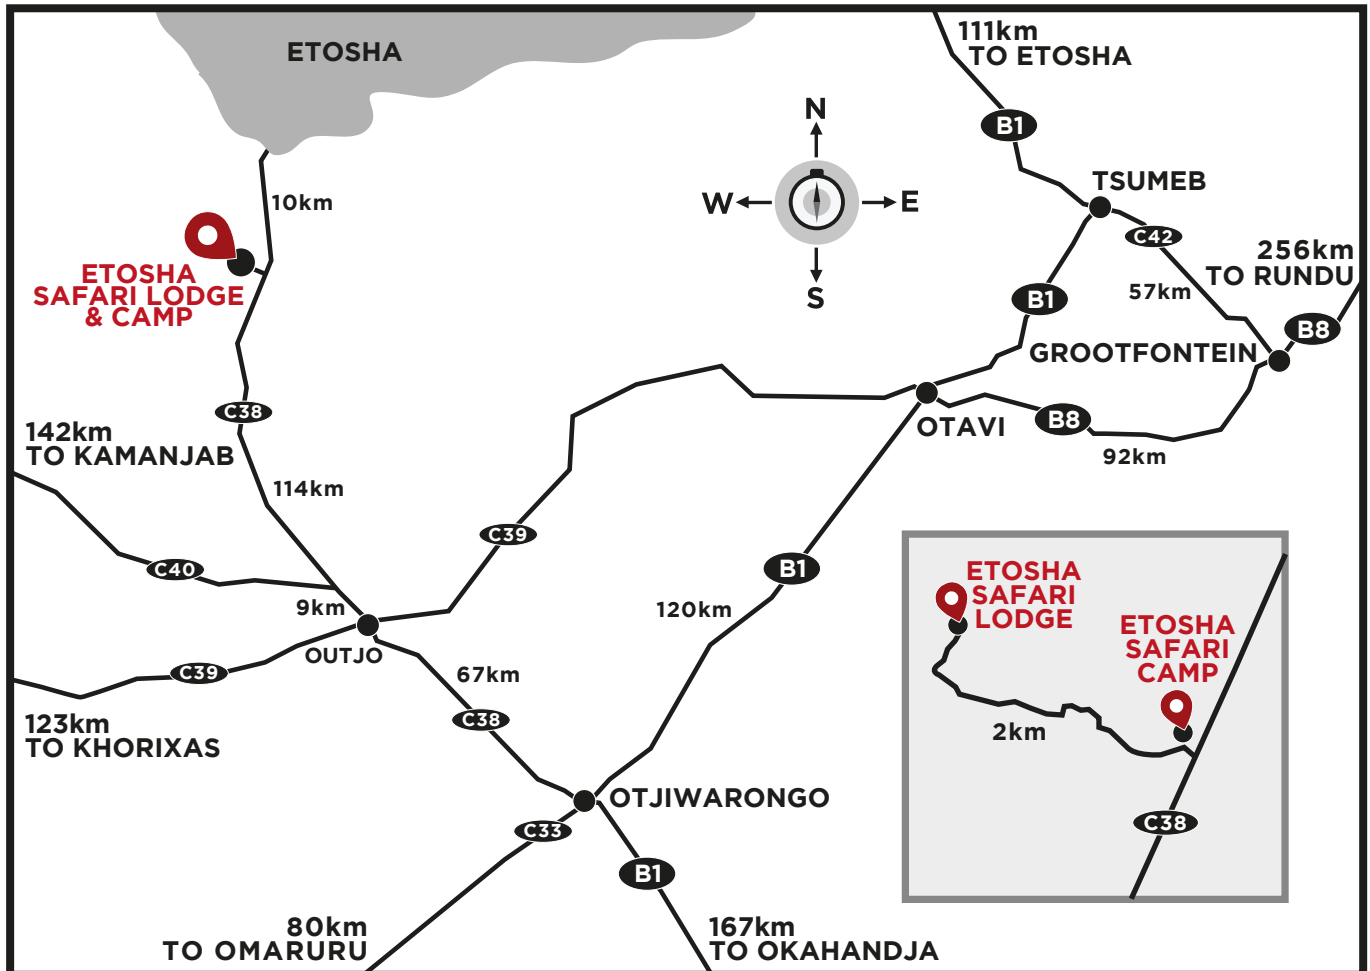

# DIRECTIONS TO ETOSHA SAFARI LODGE & CAMP

## ETOSHA SAFARI LODGE & CAMP

10km south of Andersson Gate on the C 38

Etosha Safari Lodge direct: +264 (0)67 333 411  
Etosha Safari Camp direct: +264 (0)67 333 403

ESL GPS Coordinates: S 19° 24.346 E 15° 54.603  
ESC GPS Coordinates: S 19° 24.637 E 15° 55.441