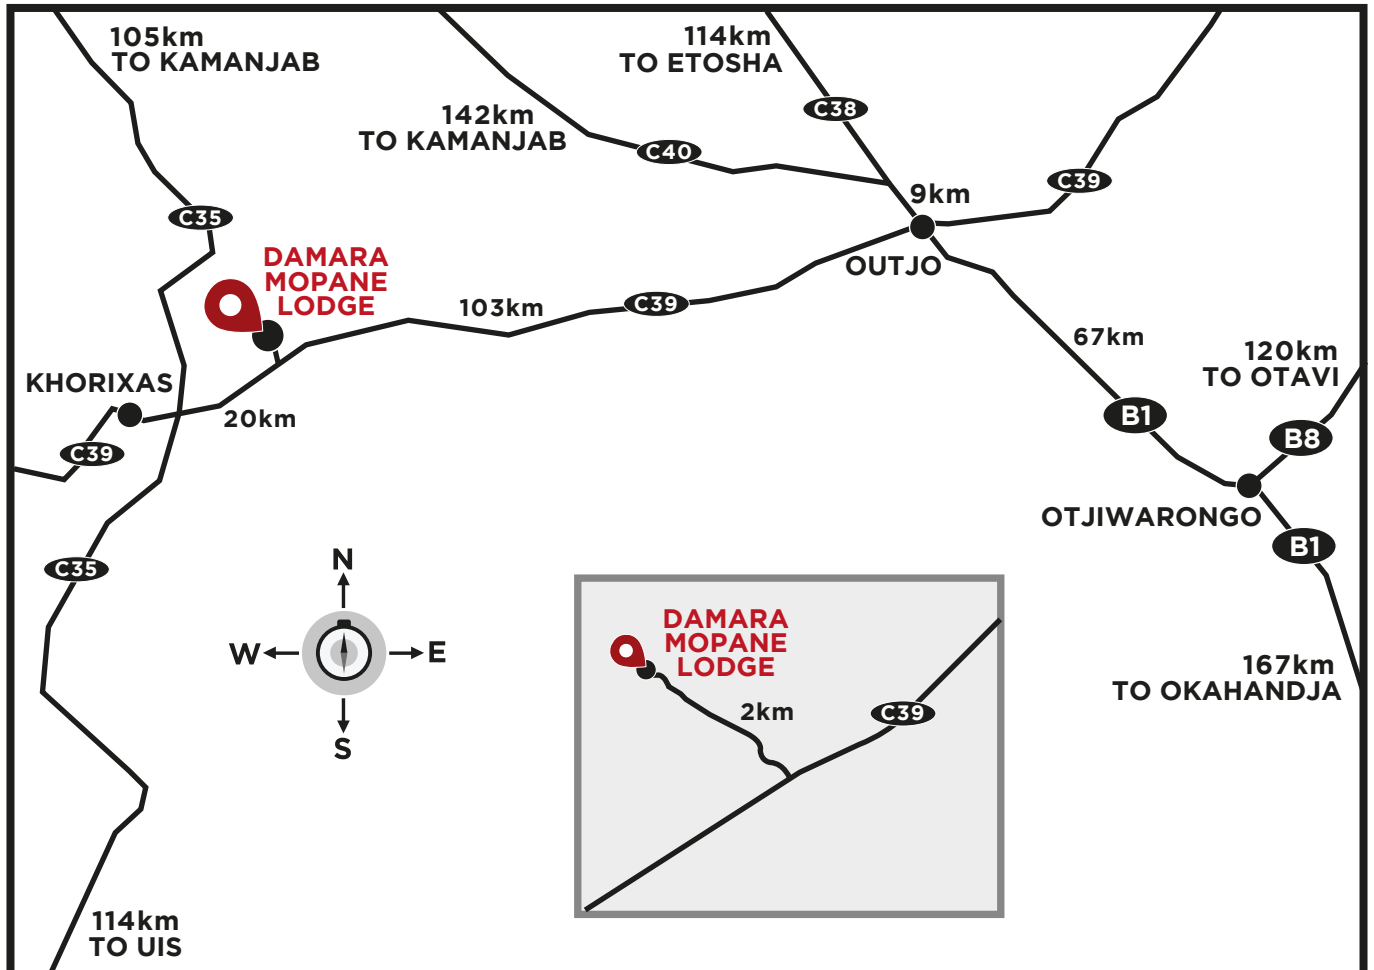

DIRECTIONS TO DAMARA MOPANE LODGE

DAMARA MOPANE LODGE

20km east of Khorixas on the C 39

Lodge direct:	+264 (0)67 687 185
GPS Coordinates:	S 20° 18.080 E 15° 10.559
Head office:	+264 (0)61 - 427 200
Emergency / after hrs:	+264 (0)81 - 129 2424
Central reservation hours:	Monday to Friday 08h00-17h00