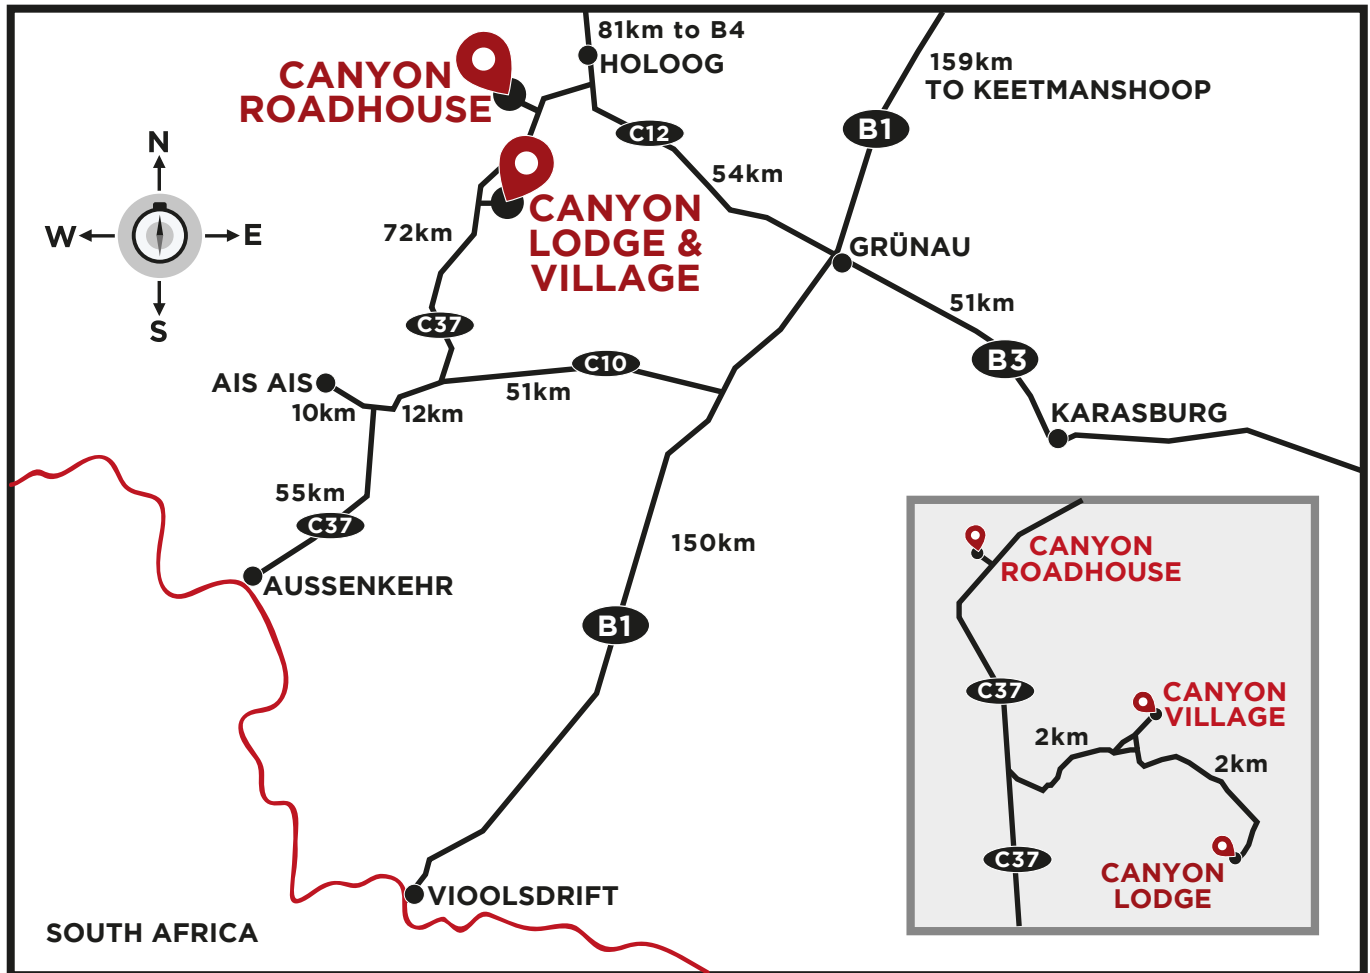

DIRECTIONS TO CANYON LODGE, VILLAGE & ROADHOUSE

CANYON LODGE, VILLAGE AND ROADHOUSE

20km east of The Fish River Canyon on the C 37

Canyon Lodge direct: +264 (0)63 693 014 / 15
Canyon Village direct: +264 (0)63 693 025
Canyon Roadhouse direct: +264 (0)63 683 111

CL GPS Coordinates: S 27° 39.794 E 17° 46.841
CV GPS Coordinates: S 27° 39.142 E 017° 46.429
CRH GPS Coordinates: S 27° 31.459 E 17° 48.877

Head office: +264 (0)61 - 427 200

Emergency number
and after hours +264 (0)81 - 129 2424

Central reservation hours: Monday to Friday 08h00-17h00